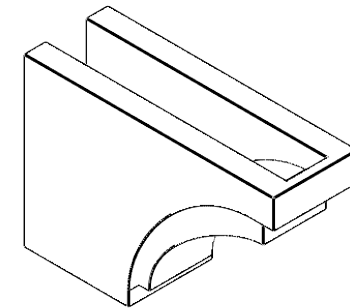

# ITEM NUMBER: RFTURO040X08000X12000X008RIV00RCPR

4"W X 8"H X 12"L TIMBERTHANE ROUGH CEDAR RIVERA FAUX WOOD OPEN RAFTER TAIL, 8"L END, PRIMED TAN

**FRONT PROFILE**

**ISOMETRIC**

GENERATED DATE : 03/02/2023

EKENA MILLWORK  
 2300 WEST MAIN ST.  
 CLARKSVILLE, TX 75426  
 TOLL FREE: 866-607-0453  
 WWW.EKENAMILLWORK.COM

**NOTES**

1. INSTALLATION TO BE COMPLETED IN ACCORDANCE WITH MANUFACTURER'S SPECIFICATIONS.
2. DRAWING MAY NOT BE TO SCALE
3. THIS DRAWING IS INTENDED FOR DESIGN AND PLANNING PURPOSES ONLY.
4. ALL INFORMATION CONTAINED HEREIN WAS CURRENT AT THE TIME OF DEVELOPMENT BUT MUST BE REVIEWED AND APPROVED BY THE PRODUCT MANUFACTURER TO BE CONSIDERED ACCURATE.
5. TIMBERTHANE ARCHITECTURAL PRODUCTS ARE MADE FROM HIGH DENSITY URETHANE AND COME FACTORY PRIMED